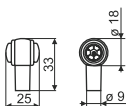

SIPARIO CRISTAL
GW23-....-SW GW23-G0035-SW

ZnAl

made with Crystals from Swarovski®