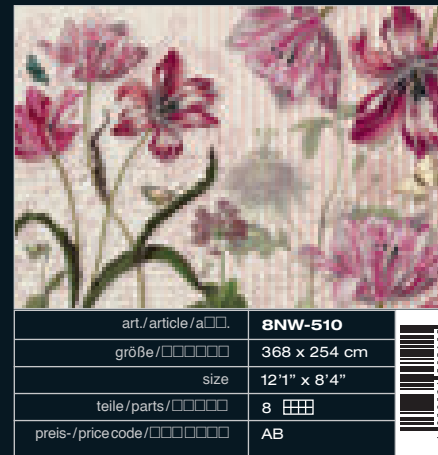

NYC Lights  12

Spring  20

Sunday  22

Merian  26

Penthouse  58

Urban  64

Brooklyn Bridge  68

Stone Wall  80